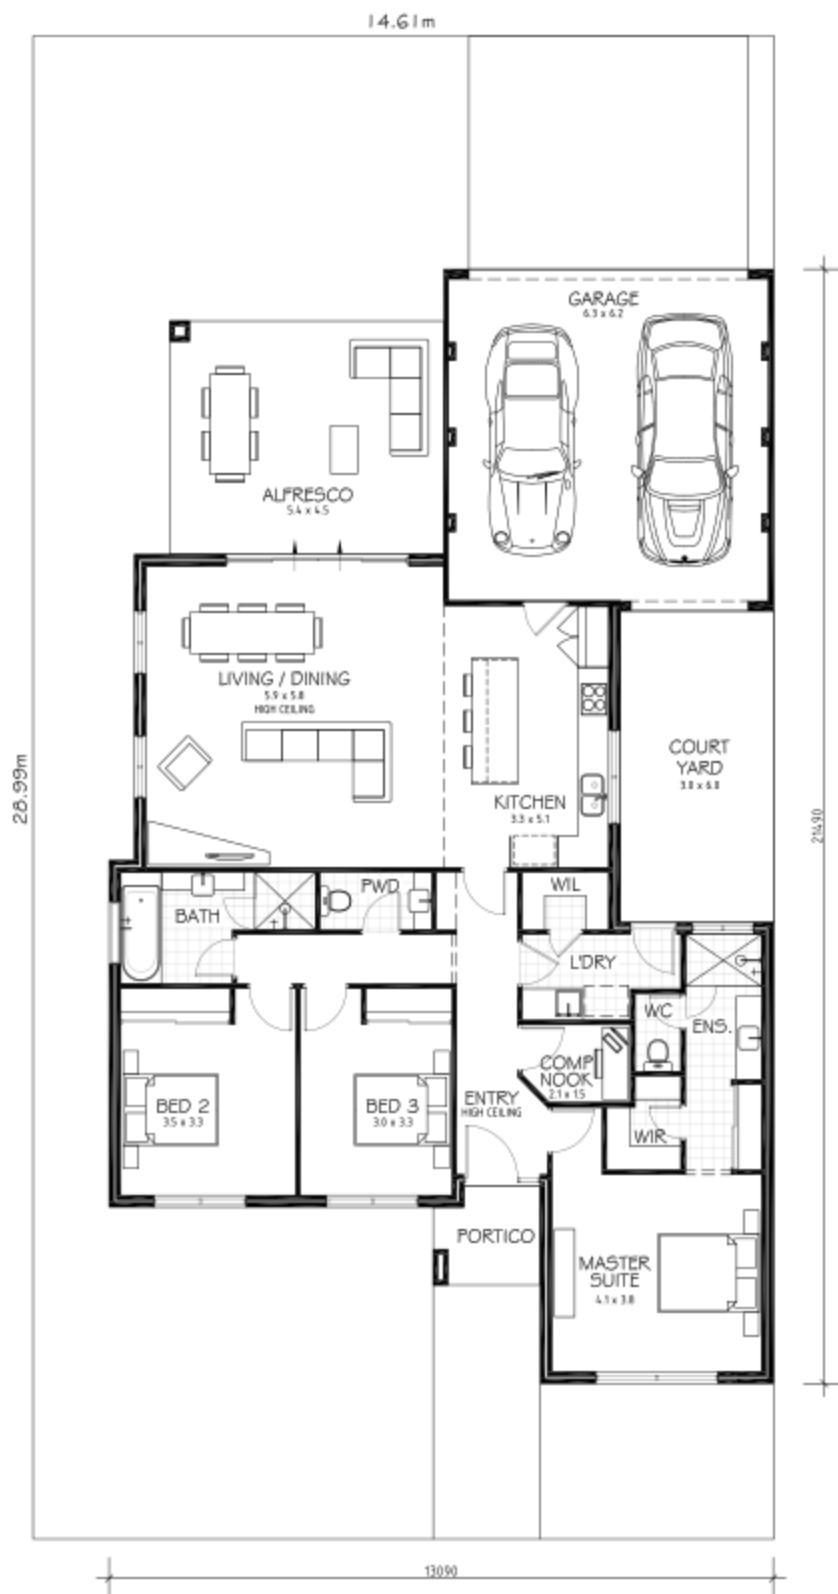

Louise

FRONT ELEVATION

SCALE 1:100

3x2 PARK to LANEWAY SERIES

FLOOR PLAN

SCALE 1:100

AREA: sqm	
HOUSE	152.35 sqm
GARAGE	42.35 sqm
PORTICO	5.76 sqm
ALFRESCO	24.30 sqm
TOTAL AREA	225.51 sqm